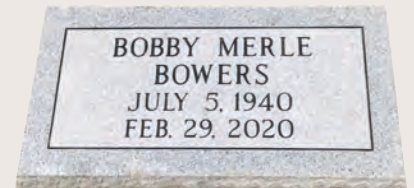

Flat Grass Marker

BEVEL MARKER	BLUE/GRAY $575	$1,275
	BLACK $850	$2,100

The lettered surface of this stone gently slopes from back to front.