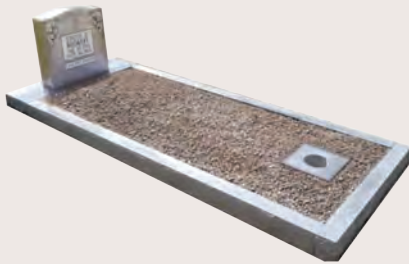

### FLOWER POT HOLDER

\$200\*

A 12" x 12" stone with a 6" core hole through the center that fits a standard 6" flower pot.

Flower Pot Holder

### FOOT MARKER

\$100\*

Small, 10" x 5" stone to mark the foot of a grave. Includes one short line of text.

## LARGER INSTALLATIONS

Prices vary widely based on size, material, finish, and other options. Prices include installation within 50 miles.

Single Ledger with carving and extra characters.

Single plot of coping (shown with single tablet, base, and flower pot holder).